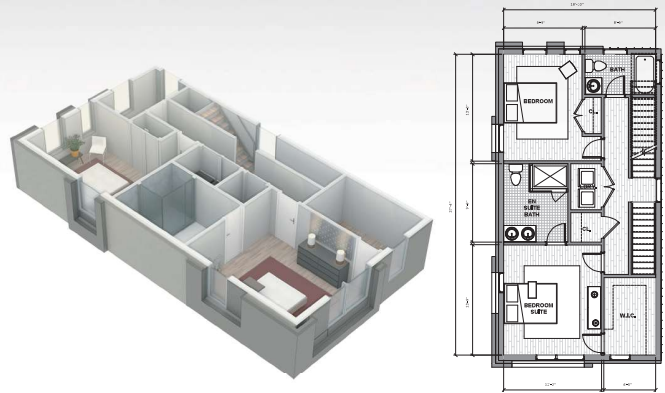

THE STACKS

DUPLEX HOUSES - TYPE B

Bi-Level Condos
House size: 1,600 sq. ft.
2 Bedrooms | 2 Bathrooms
Dedicated Parking | Panoramic Roof Deck

Third Floor

Fourth Floor

Roof Deck