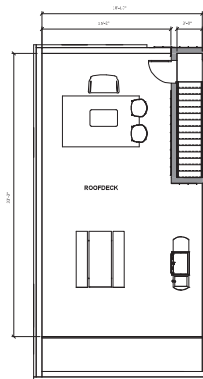

THE STACKS

DUPLEX HOUSES - TYPE B

Bi-Level Condos
House size: 1,600 sq. ft.
2 Bedrooms | 2 Bathrooms
Dedicated Parking | Panoramic Roof Deck

Third Floor

Fourth Floor

Roof Deck