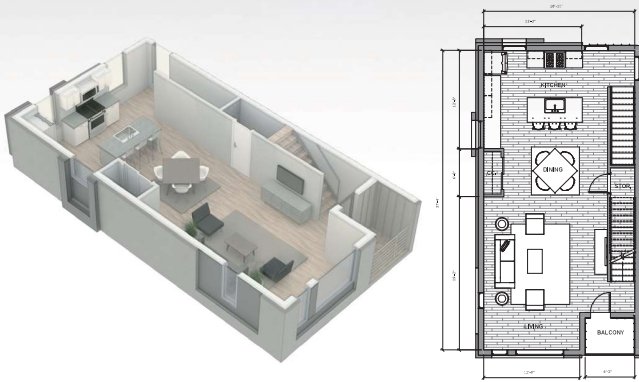

THE STACKS

DUPLEX HOUSES - TYPE B

Bi-Level Condos
House size: 1,600 sq. ft.
2 Bedrooms | 2 Bathrooms
Dedicated Parking | Panoramic Roof Deck

Third Floor

Fourth Floor

Roof Deck