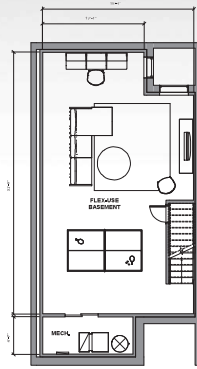

THE STACKS

DUPLEX HOUSES - TYPE A

Bi-Level Condos
House size: 2,200 sq. ft.
2 Bedrooms | 2.5 Bathrooms
Dedicated Parking | Private Yard

Basement

First Floor

Second Floor

The information contained on this material is meant for marketing purposes only. Some information is subject to change and periodic updates will be made accordingly. Please check with the contributors or your representative to assure accuracy. Contributors cannot be held liable for misinformation contained herein.