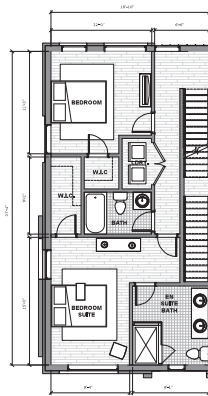

THE STACKS

DUPLEX HOUSES - TYPE A

Bi-Level Condos
House size: 2,200 sq. ft.
2 Bedrooms | 2.5 Bathrooms
Dedicated Parking | Private Yard

Basement

First Floor

Second Floor

The information contained on this material is meant for marketing purposes only. Some information is subject to change and periodic updates will be made accordingly. Please check with the contributors or your representative to assure accuracy. Contributors cannot be held liable for misinformation contained herein.