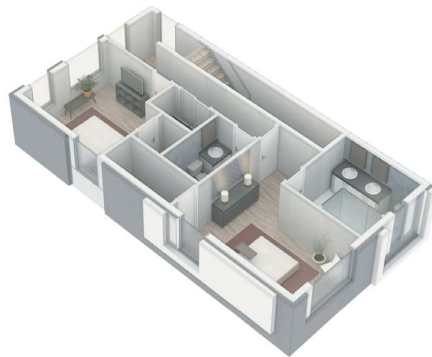

THE STACKS

DUPLEX HOUSES - TYPE A

Bi-Level Condos
House size: 2,200 sq. ft.
2 Bedrooms | 2.5 Bathrooms
Dedicated Parking | Private Yard

Basement

First Floor

Second Floor

The information contained on this material is meant for marketing purposes only. Some information is subject to change and periodic updates will be made accordingly. Please check with the contributors or your representative to assure accuracy. Contributors cannot be held liable for misinformation contained herein.