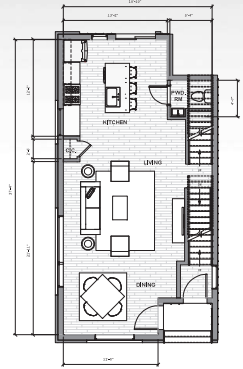

THE STACKS

DUPLEX HOUSES - TYPE A

Bi-Level Condos
House size: 2,200 sq. ft.
2 Bedrooms | 2.5 Bathrooms
Dedicated Parking | Private Yard

Basement

First Floor

Second Floor

The information contained on this material is meant for marketing purposes only. Some information is subject to change and periodic updates will be made accordingly. Please check with the contributors or your representative to assure accuracy. Contributors cannot be held liable for misinformation contained herein.