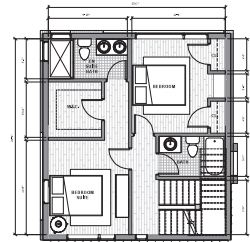

## SINGLE FAMILY HOME TYPE - A STANDARD

House size range: 1,800 sq. ft.

3 Bedrooms | 3.5 Bathrooms

Parking in Unit | Panoramic Roof Deck

Basement

First Floor

Second Floor

Third Floor