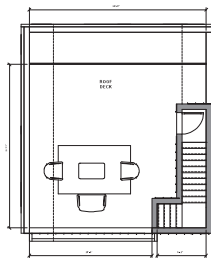

## SINGLE FAMILY HOME TYPE - A STANDARD

House size range: 1,800 sq. ft.

3 Bedrooms | 3.5 Bathrooms

Parking in Unit | Panoramic Roof Deck

Basement

First Floor

Second Floor

Third Floor