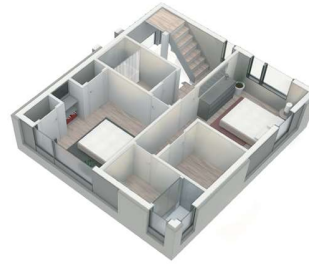

## SINGLE FAMILY HOME TYPE - A STANDARD

House size range: 1,800 sq. ft.

3 Bedrooms | 3.5 Bathrooms

Parking in Unit | Panoramic Roof Deck

Basement

First Floor

Second Floor

Third Floor