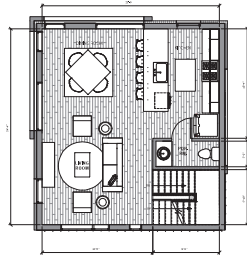

## SINGLE FAMILY HOME TYPE - A STANDARD

House size range: 1,800 sq. ft.

3 Bedrooms | 3.5 Bathrooms

Parking in Unit | Panoramic Roof Deck

Basement

First Floor

Second Floor

Third Floor