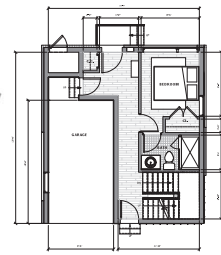

## SINGLE FAMILY HOME TYPE - A STANDARD

House size range: 1,800 sq. ft.

3 Bedrooms | 3.5 Bathrooms

Parking in Unit | Panoramic Roof Deck

Basement

First Floor

Second Floor

Third Floor