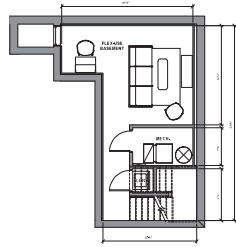

## SINGLE FAMILY HOME TYPE - A STANDARD

House size range: 1,800 sq. ft.

3 Bedrooms | 3.5 Bathrooms

Parking in Unit | Panoramic Roof Deck

Basement

First Floor

Second Floor

Third Floor