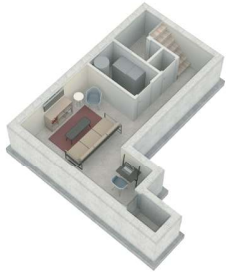

## SINGLE FAMILY HOME TYPE - A STANDARD

House size range: 1,800 sq. ft.

3 Bedrooms | 3.5 Bathrooms

Parking in Unit | Panoramic Roof Deck

Basement

First Floor

Second Floor

Third Floor